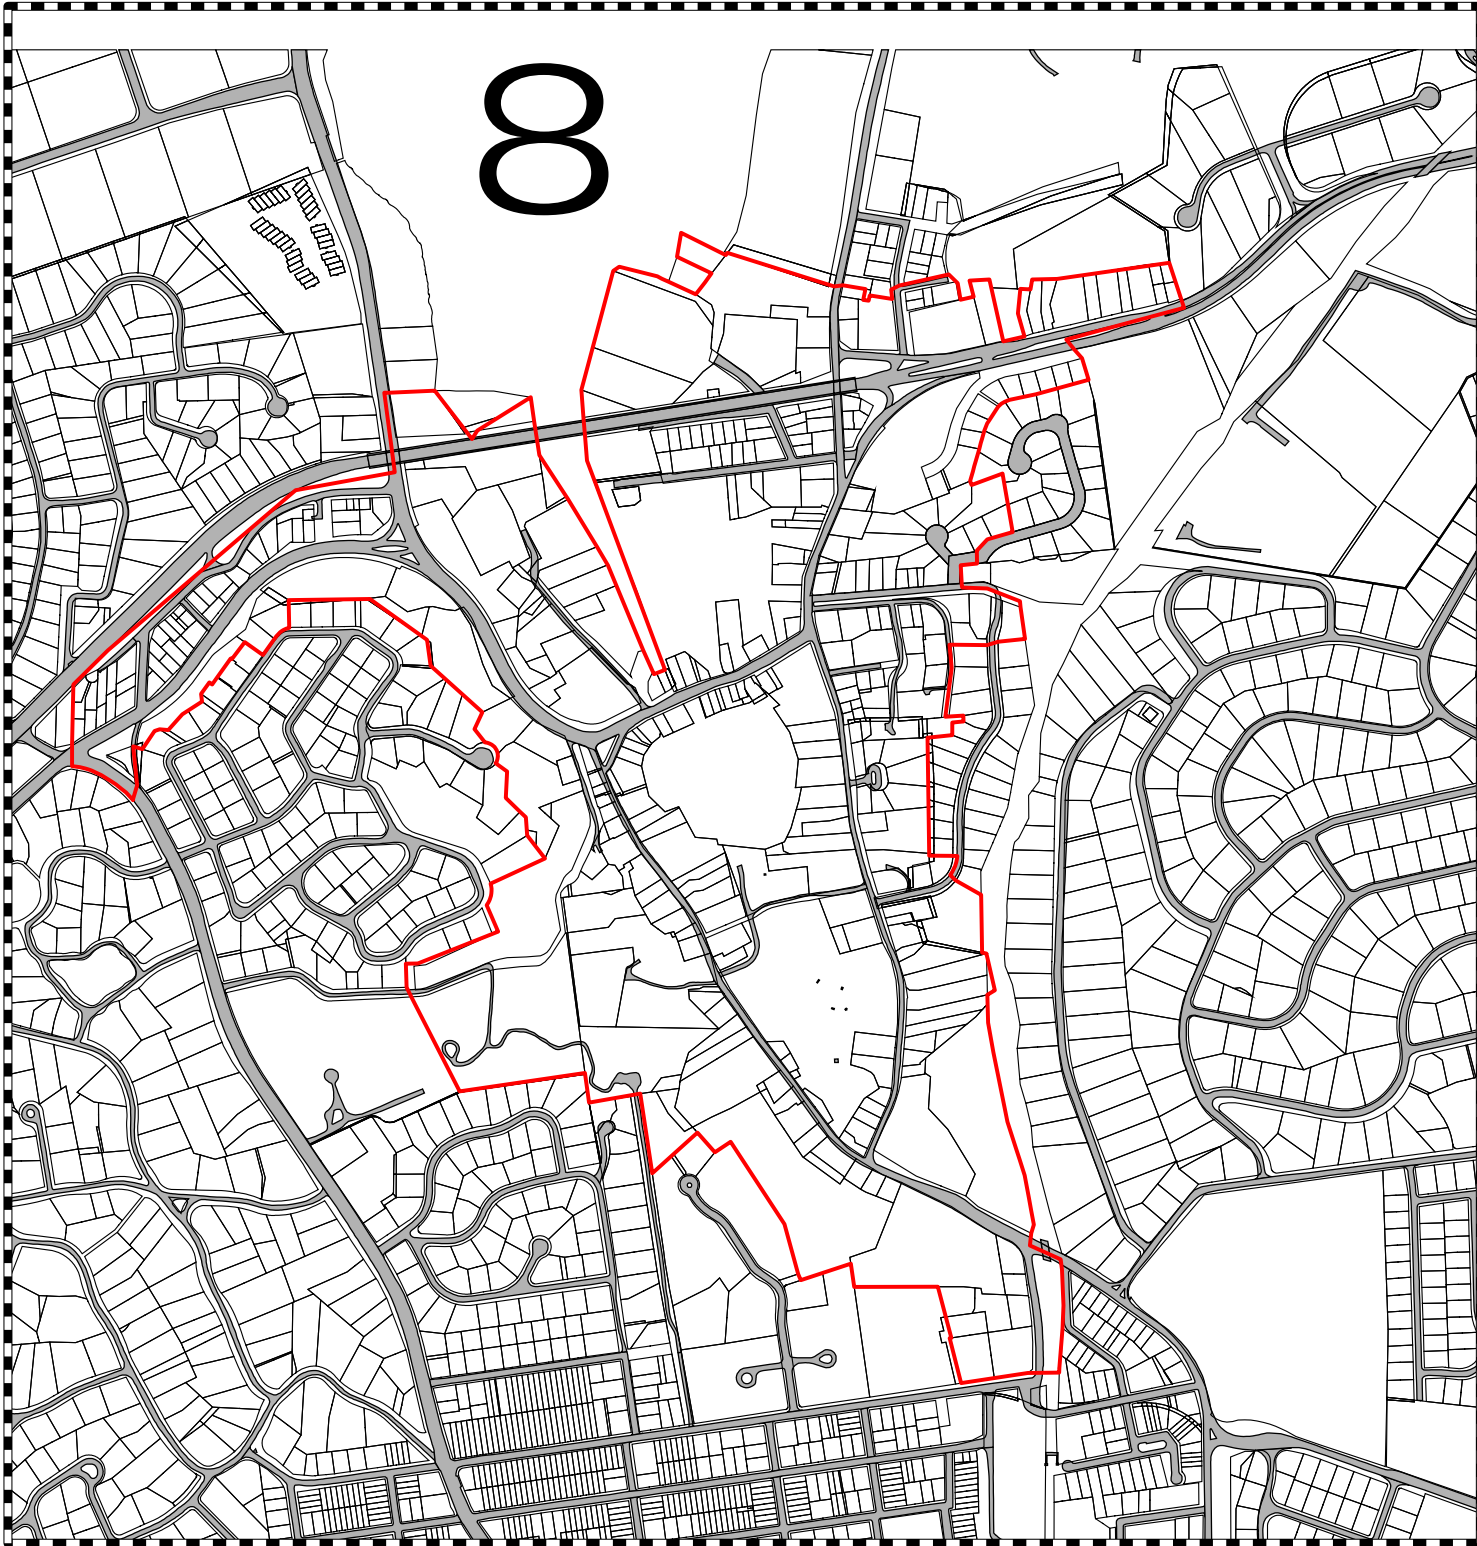

8

Roslyn Village Historic District Properties

Legend

-  Historic Scenic Overlay
-  lots

Jan. 30, 2008